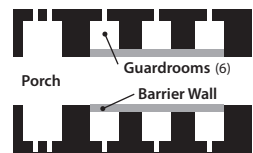

**1**  
**14** *Ezekiel's Orientation Tour*  
40.1-42.20

Wall  
(6c. x 6c. x 500c. sq.)  
40.5; 42.15-20

**Typical Gate** (cf. 40.6-16)  
*Gates measure 25c. x 50c.  
Outer gates. seven steps; porches in  
Inner gates. eight steps; porches out  
North inner gate (south also?).  
eight slaughtering tables (40.39-43)*